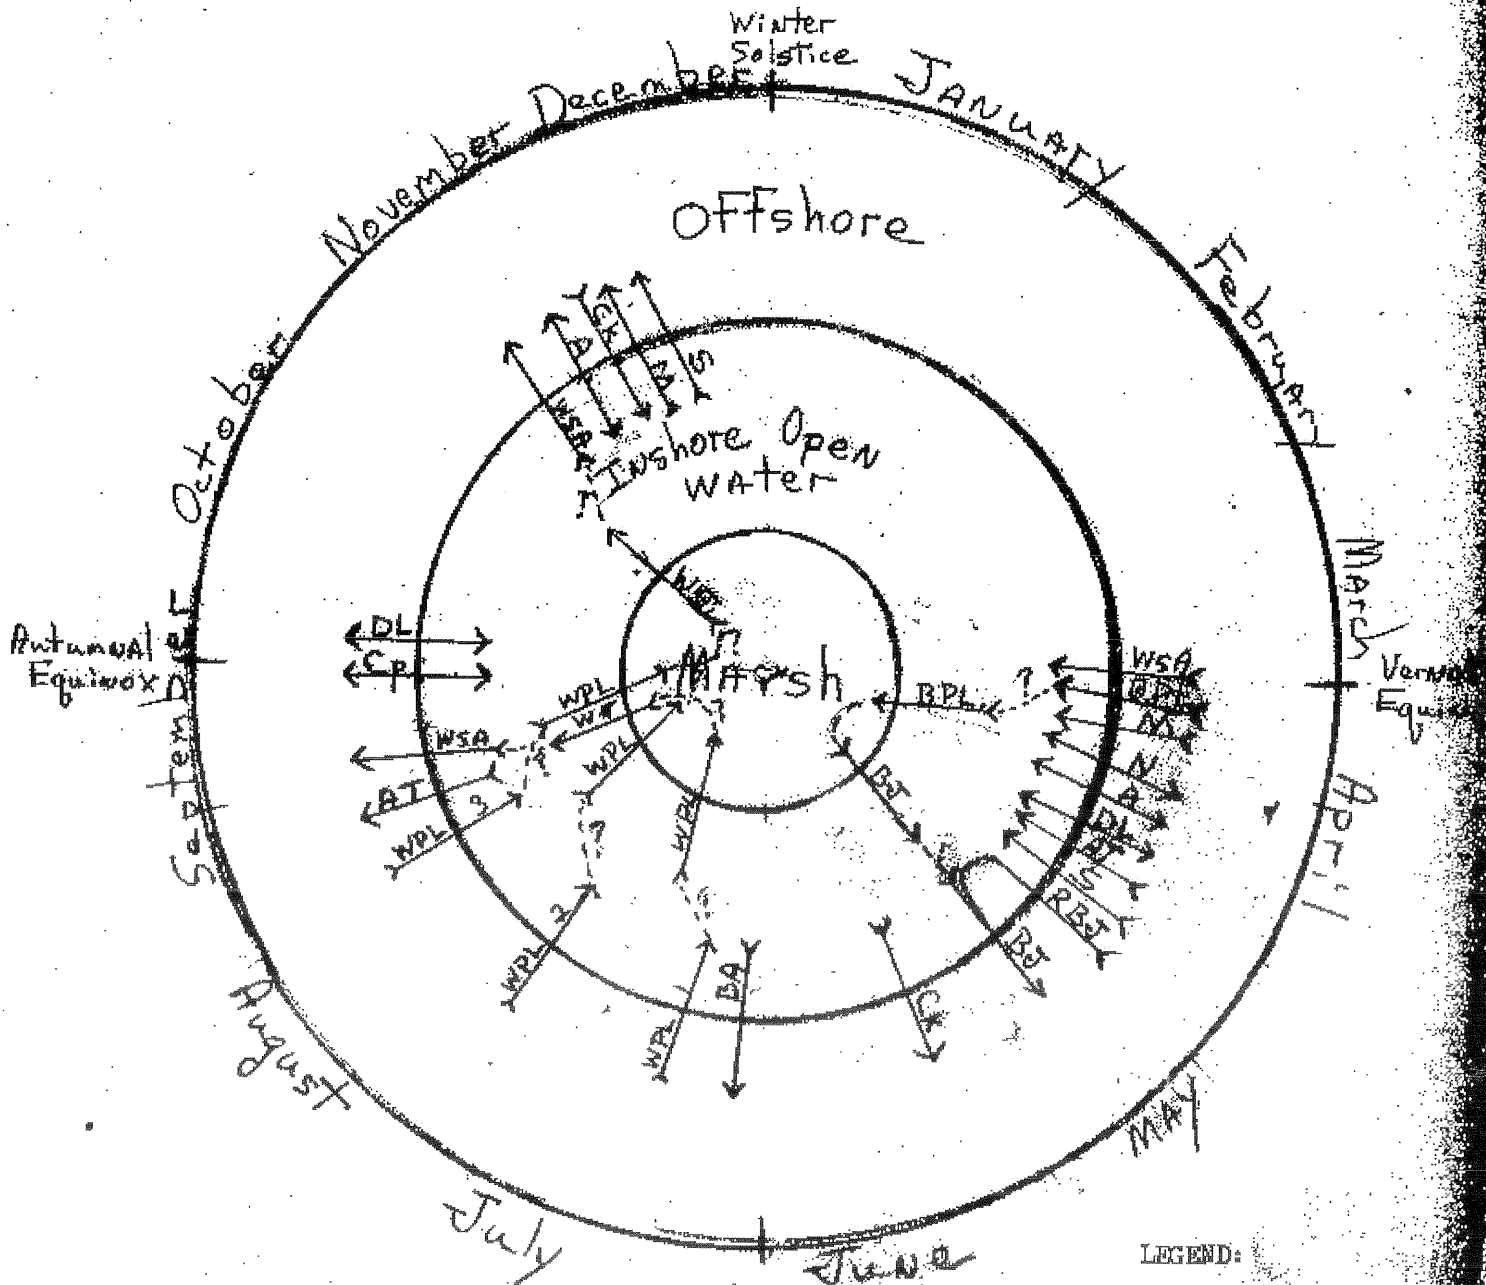

MIGRATORY CLOCK FOR CALCASIEU REGION

(Based on LWF Data)

MT 8/22/77

LEGEND:

- WSA = White Shrimp Adult
- WJ = White " Juvenile
- WPL = " Postlarva
- BA = Brown " Adults
- BJ = " " Juvenile
- RPL = " " Postlarva
- Ck = Croakers
- AT = Atlantic Threadfin
- S = Spot
- M = Menhaden
- N = Nauplii
- DA = Decapoda

Cp = ~~Croakers~~
 A = ~~Atlantic~~
 - - = Probable Routes